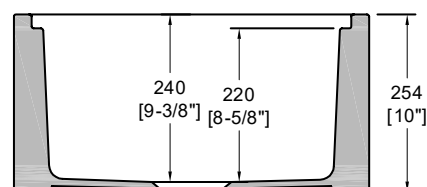

## FIRE CLAY KITCHEN SINKS

**Style:**

- Apron Front
- Undermount
- Kitchen Sink
- Single Bowl

**Size:**

- Overall: 33" x 20" x 10"
- Bowl Size: 31" x 16.625" x 9.375"

**Features:**

- Accessory Ledge
- Includes Cutting Board, Colander & Strainer
- 2 Faces (Scalloped/Flat)