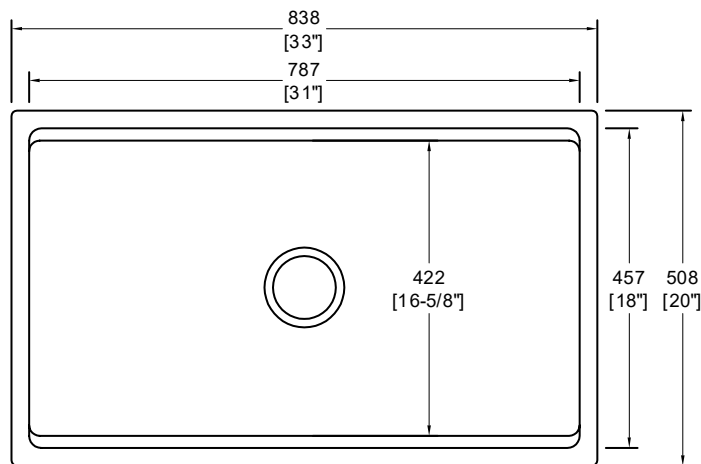

## FIRE CLAY KITCHEN SINKS

**Style:**

- Apron Front
- Undermount
- Kitchen Sink
- Single Bowl

**Size:**

- Overall: 33" x 20" x 10"
- Bowl Size: 31" x 16.625" x 9.375"

**Features:**

- Accessory Ledge
- Includes Cutting Board, Colander & Strainer
- 2 Faces (Scalloped/Flat)